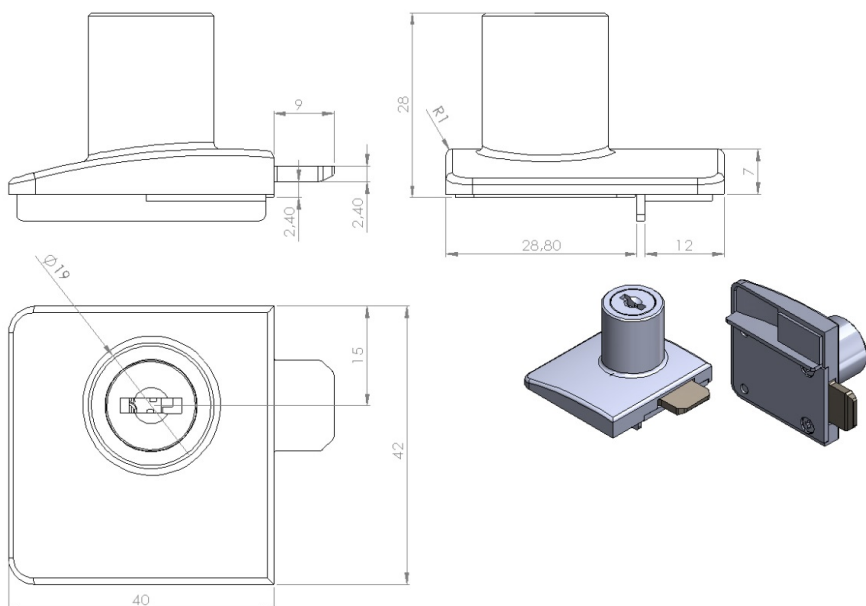

PRODUCT SHEET

Description:

Glass Door Lock "Square-U-See",F/Double D. ALU, MIC #J11, W/ SISO Oval Metal Key, 400 KD

Item number:

14.09.641-0

| Units | Box | Carton | HS Code | Barcode |
|-------|-----|--------|------------|---|
| Pcs. | | 120 | 8301300000 |  5704866494144 |